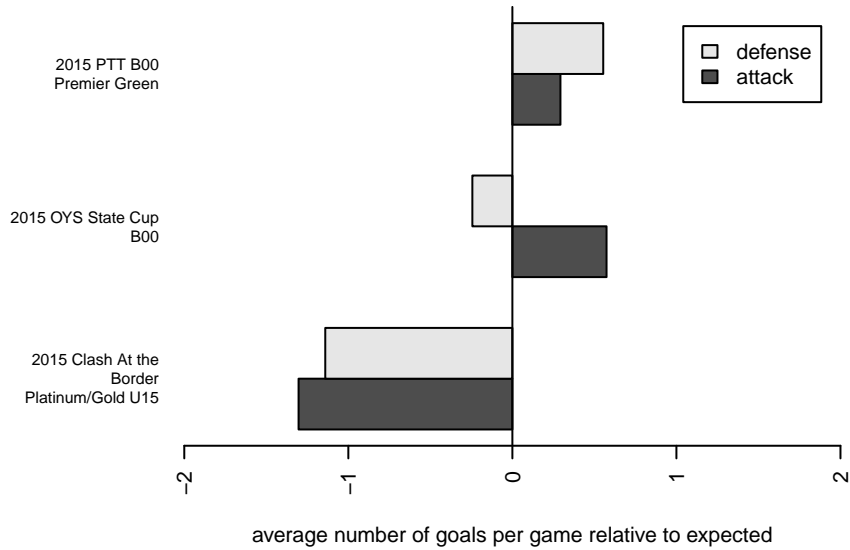

Performance relative to 13 month average