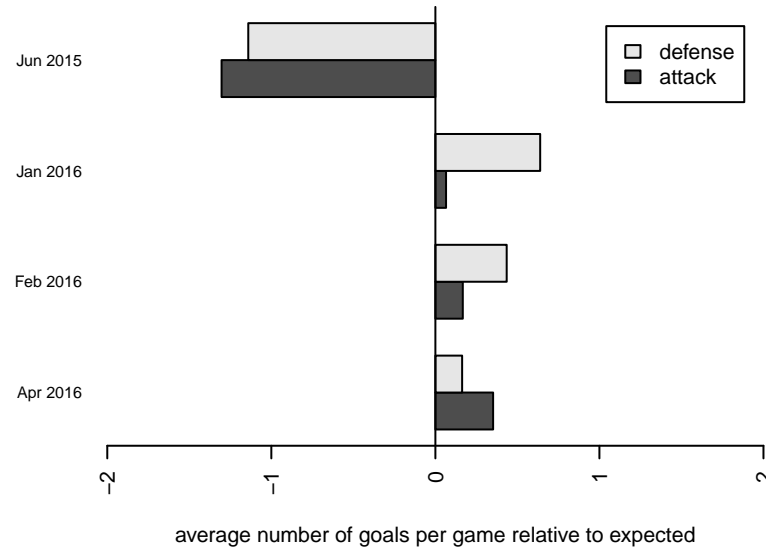

Performance relative to 13 month average