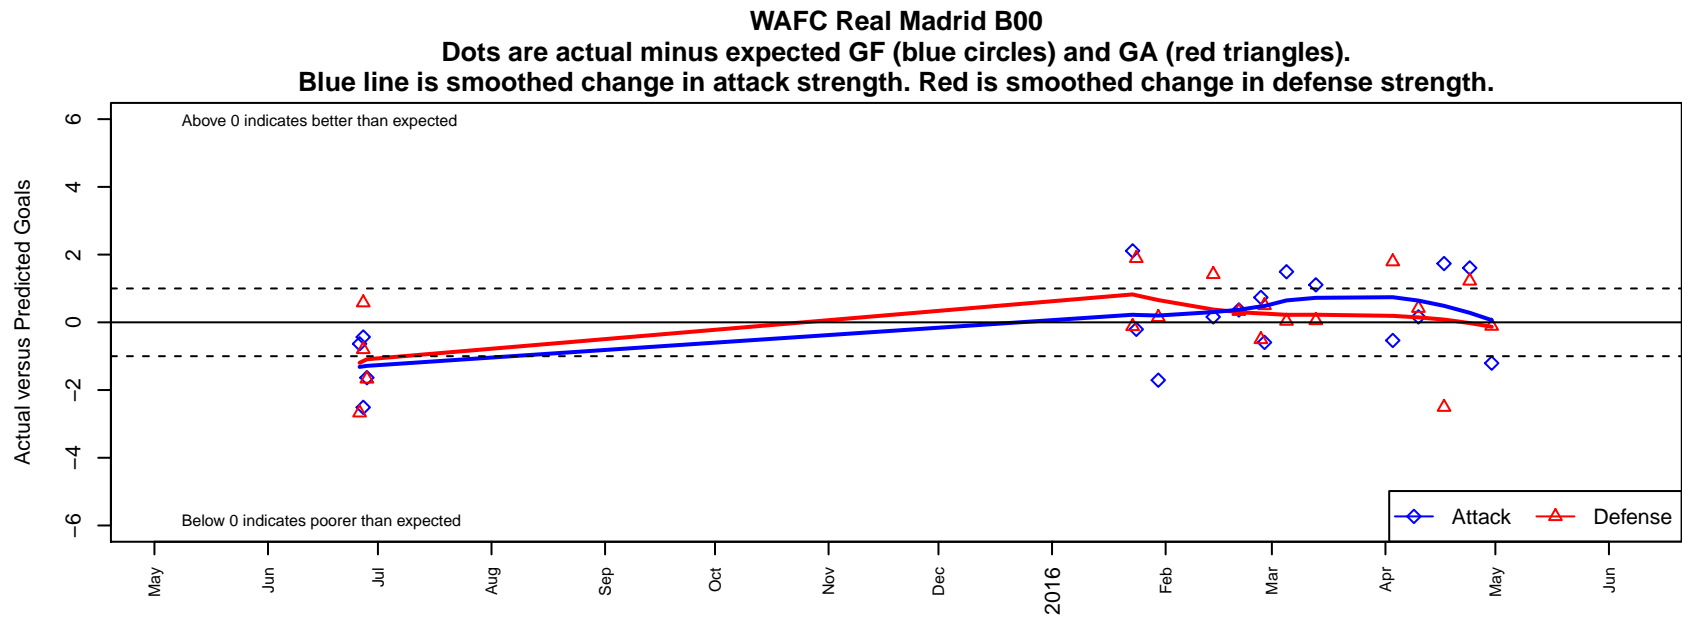

WAFC Real Madrid B00

Woodburn Athletic FC
Woodburn, OR
B00 total strength=1603
attack=24.81 defense=10.5
fall league = PTT B00 Premier Green
notes= Prudencio-Garcia 2013

alt names used:
WAFC Real Madrid B00

Venues played:
2015 Clash At the Border Platinum/Gold U15
2015 PTT B00 Premier Green
2015 OYS State Cup B00

**attack and defense variance (black dot)
relative to other teams
and top 10 in region**

**attack and defense rating
relative to others at age
and all opponents in last 13 months**